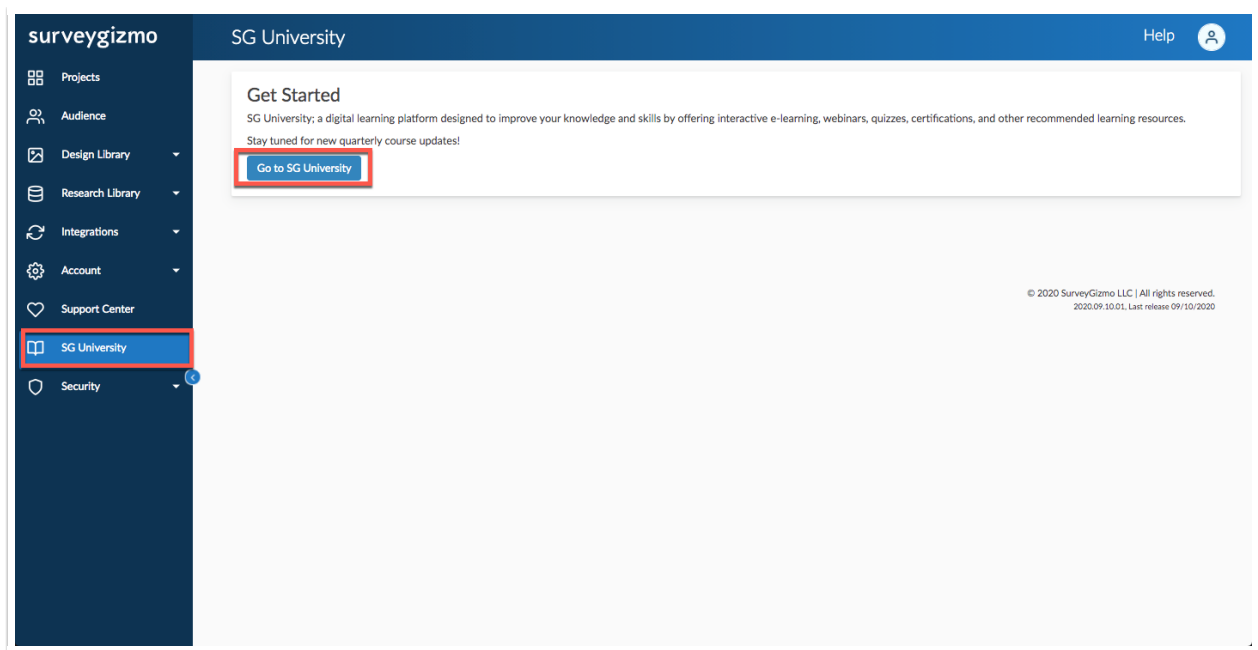

SG University

Webinar Content has been migrated to SG University!

SurveyGizmo University hosts a variety of self-paced courses, providing users with the opportunity to increase their SurveyGizmo knowledge and build out surveys, projects, and solutions swiftly. Within SG University, SurveyGizmo users are walked through various features step-by-step, and be tested on what they learn to ensure knowledge retention.

New courses are available quarterly to assist in becoming a SurveyGizmo power user!

Accessing SG University

SG University is accessible via the Link below:

<https://app.surveygizmo.com/sguniversity>

Log into SG university using the same credentials used to access the main application

Accessing SG University within the Application

To access SG University from within application, select **SG University** from the *Left hand Navigation Menu* when using the *Enterprise Experience Theme*: