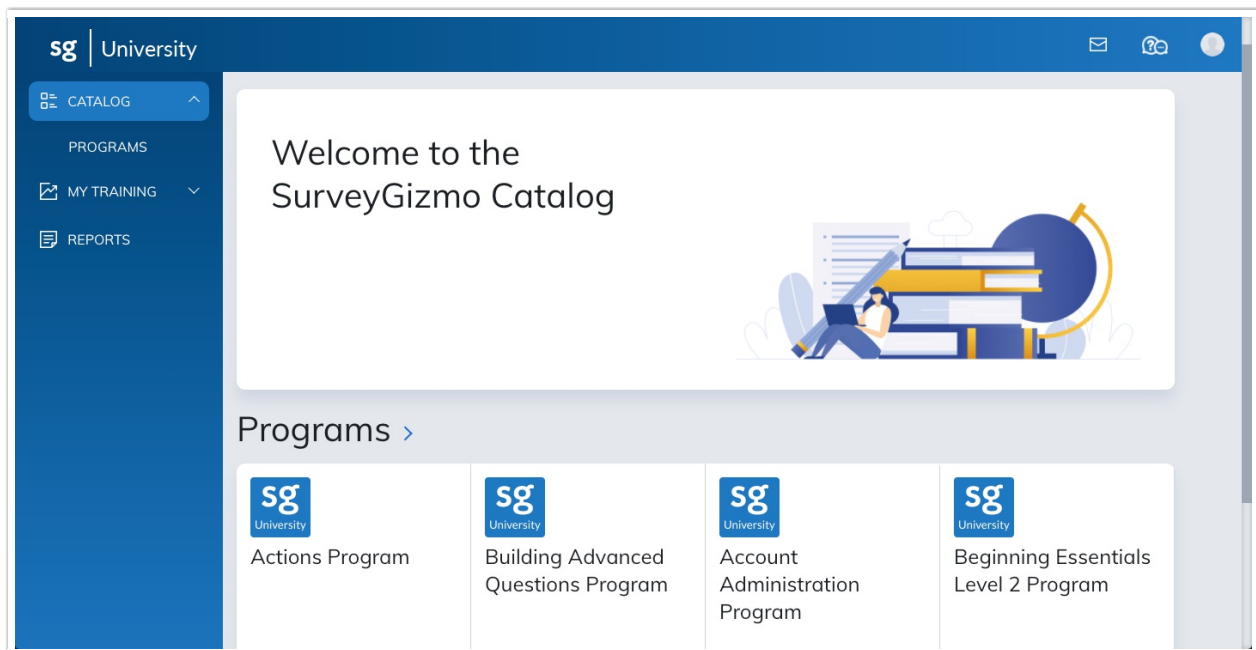

SG University

Webinar Content has been migrated to SG University!

SurveyGizmo University hosts a variety of self-paced courses, providing users with the opportunity to increase their SurveyGizmo knowledge and build out surveys, projects, and solutions swiftly. Within SG University, SurveyGizmo users are walked through various features step-by-step, and be tested on what they learn to ensure knowledge retention.

New courses are available quarterly to assist in becoming a SurveyGizmo power user!

Accessing SG University

SG University is accessible via the Link below:

<https://app.surveygizmo.com/sguniversity>

Log into SG university using the same credentials used to access the main application