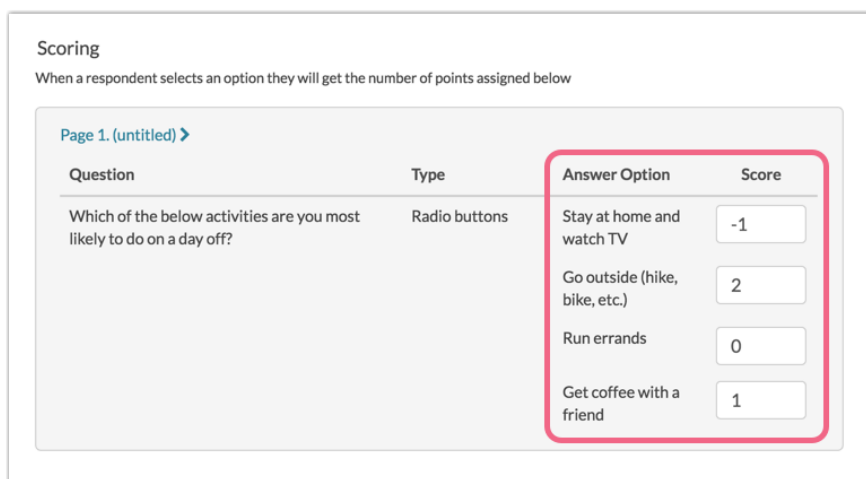

Next, you can choose to either **add answer scores** together to create your personality scores or **average** the answer scores.