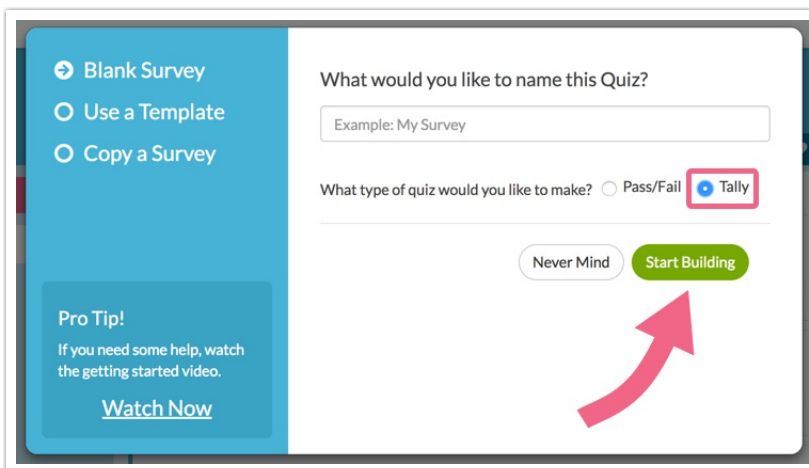

Create a Personality Quiz

A personality quiz is a series of questions (usually multiple-choice) designed to reveal something about the respondent. In a personality quiz there are no definite right or wrong answers. Instead, the answers respondents provide are compiled to produce a score that describes the respondent's personality and/or characteristics.

Your Personality Score:

You have a balanced personality (8-15)

Check out an [example personality quiz](#)!

OR

[Add a personality quiz](#) to your account!

Setup

A personality quiz is easy to set up in SurveyGizmo! To create a quiz, click the down arrow next to the **Create Survey** button and select **Create Quiz**.

Give your quiz a name (don't fret, you can change this later) and select the Tally quiz option. Then, click **Start Building**.

Build out your personality quiz questions. The following question types are compatible with the tally quiz score. This does not mean that you have to limit your survey to the below question types. You can include open text and essay fields in the quiz; they will just be skipped in the scoring portion of the quiz.