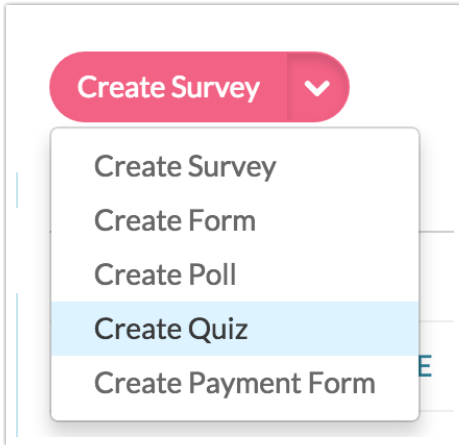

Your Personality Score:

You have a balanced personality (8-15)

Check out an [example personality quiz](#)!

OR

[Add a personality quiz](#) to your account!

Setup

A personality quiz is easy to set up in SurveyGizmo! To create a quiz, click the down arrow next to the **Create Survey** button and select **Create Quiz**.

Give your quiz a name (don't fret, you can change this later) and select the Tally quiz option. Then, click **Start Building**.

Build out your personality quiz questions. The following question types are compatible with the tally quiz score. This does not mean that you have to limit your survey to the below question types. You can include open text and essay fields in the quiz; they will just be skipped in the scoring portion of the quiz.