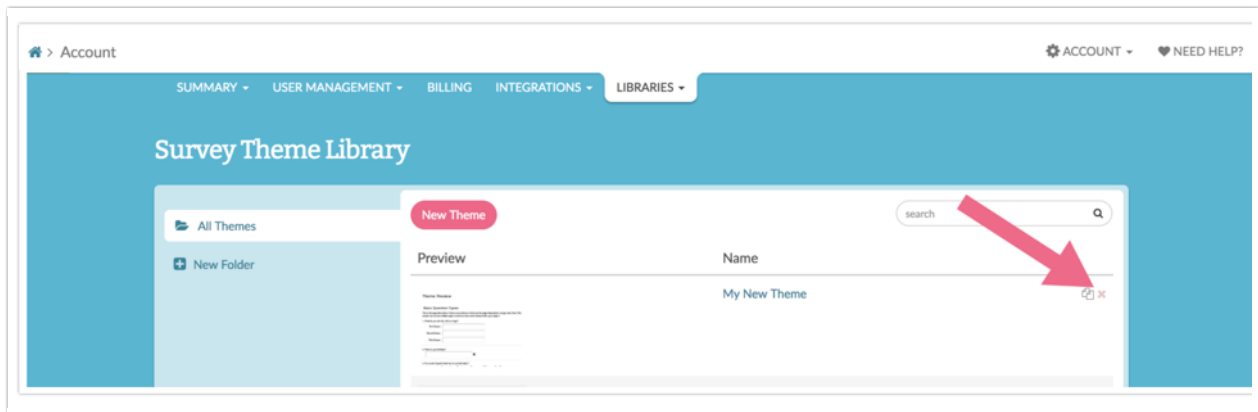

Delete a Theme from the Theme Library

Your Survey Theme Library is a great way to save time when styling your survey. If you have survey themes you* are no longer using, you can easily delete them by going to **Account > Libraries > Survey Themes** and clicking the red x icon to delete.

**The Survey Theme Library is shared across all users in your account. Use care when deleting themes, as someone else may still be using it!*

Related Articles