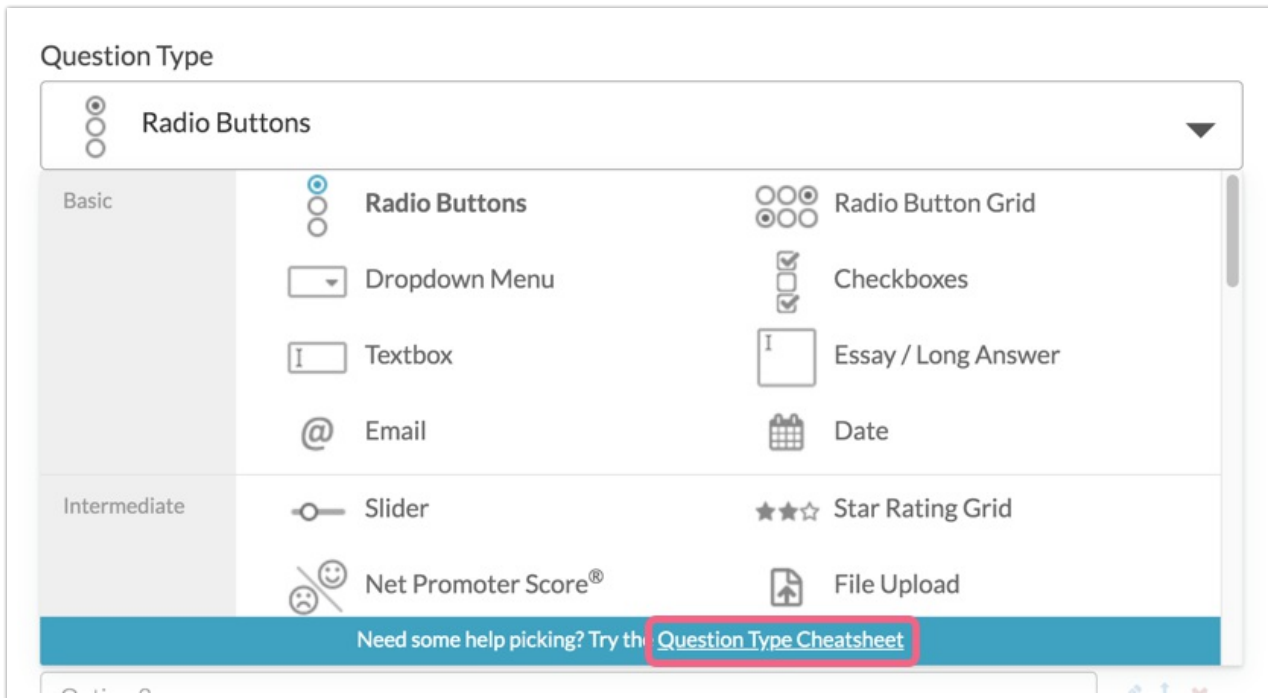

We have built in a Question Type Cheatsheet to help you make a decision right inside the application. Click the **Question Type Cheatsheet** link to view and interact with example questions.

If you like what you see, click the **Use this Question Type** link to select the question.