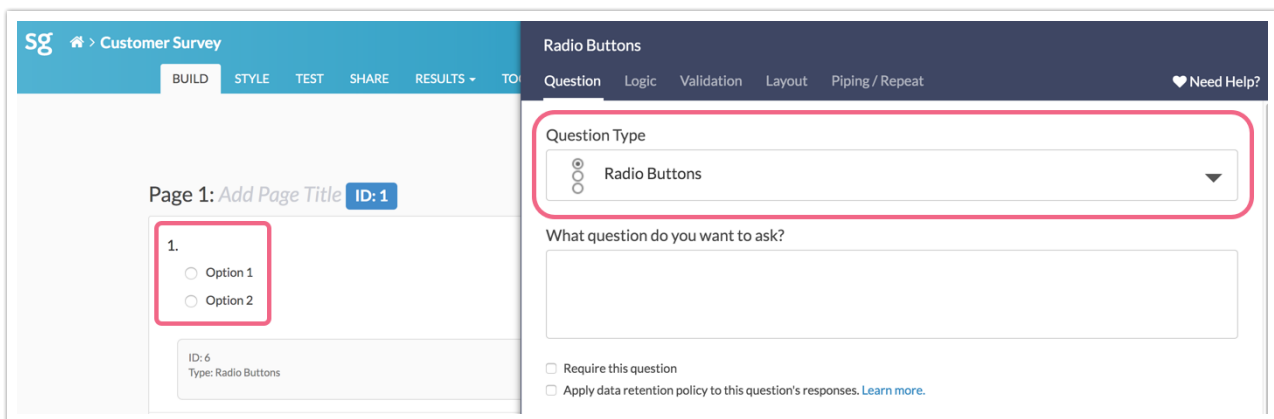

Need Help Choosing Your Question Type?

Upon creation, questions will default to the [Radio Buttons](#) question type. This commonly-used type of question allows respondents to select a single choice from a list. If this question type doesn't fit the bill for the question you are asking you can select a different question type from the question type dropdown menu.