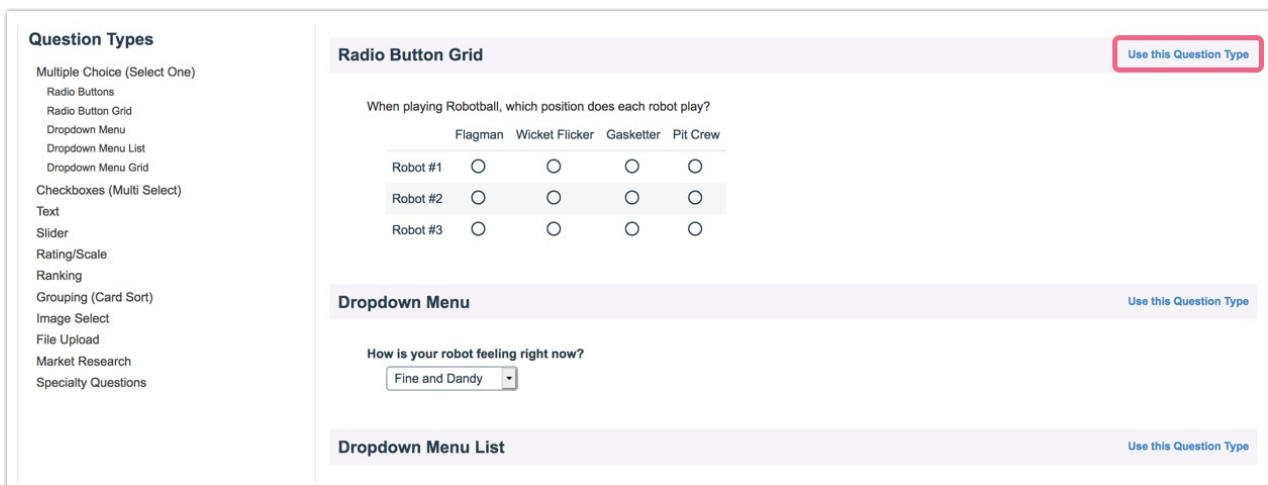

To learn even more, check out our [Question Type Tutorials](#) to see question and reporting examples!