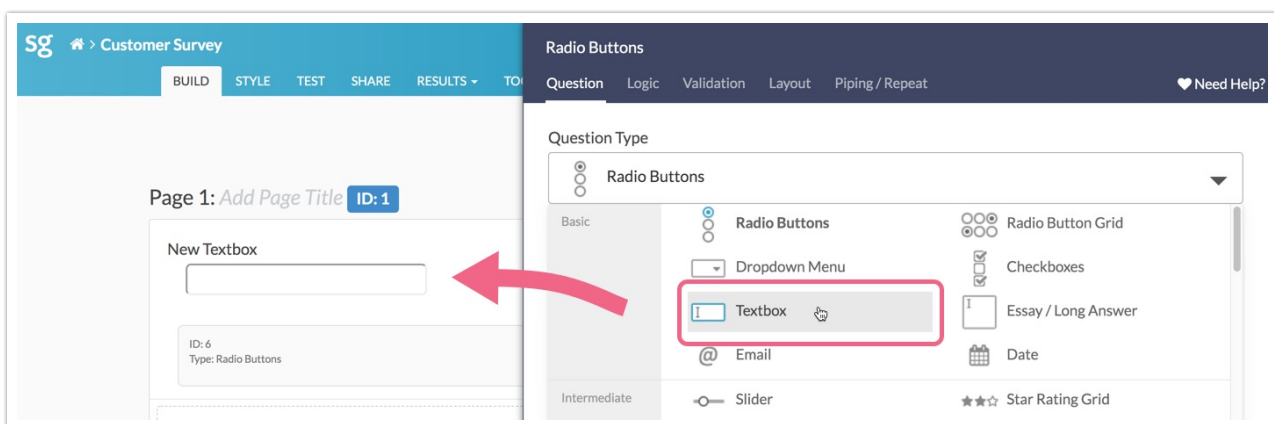

Use the [Question Type Cheatsheet](#)